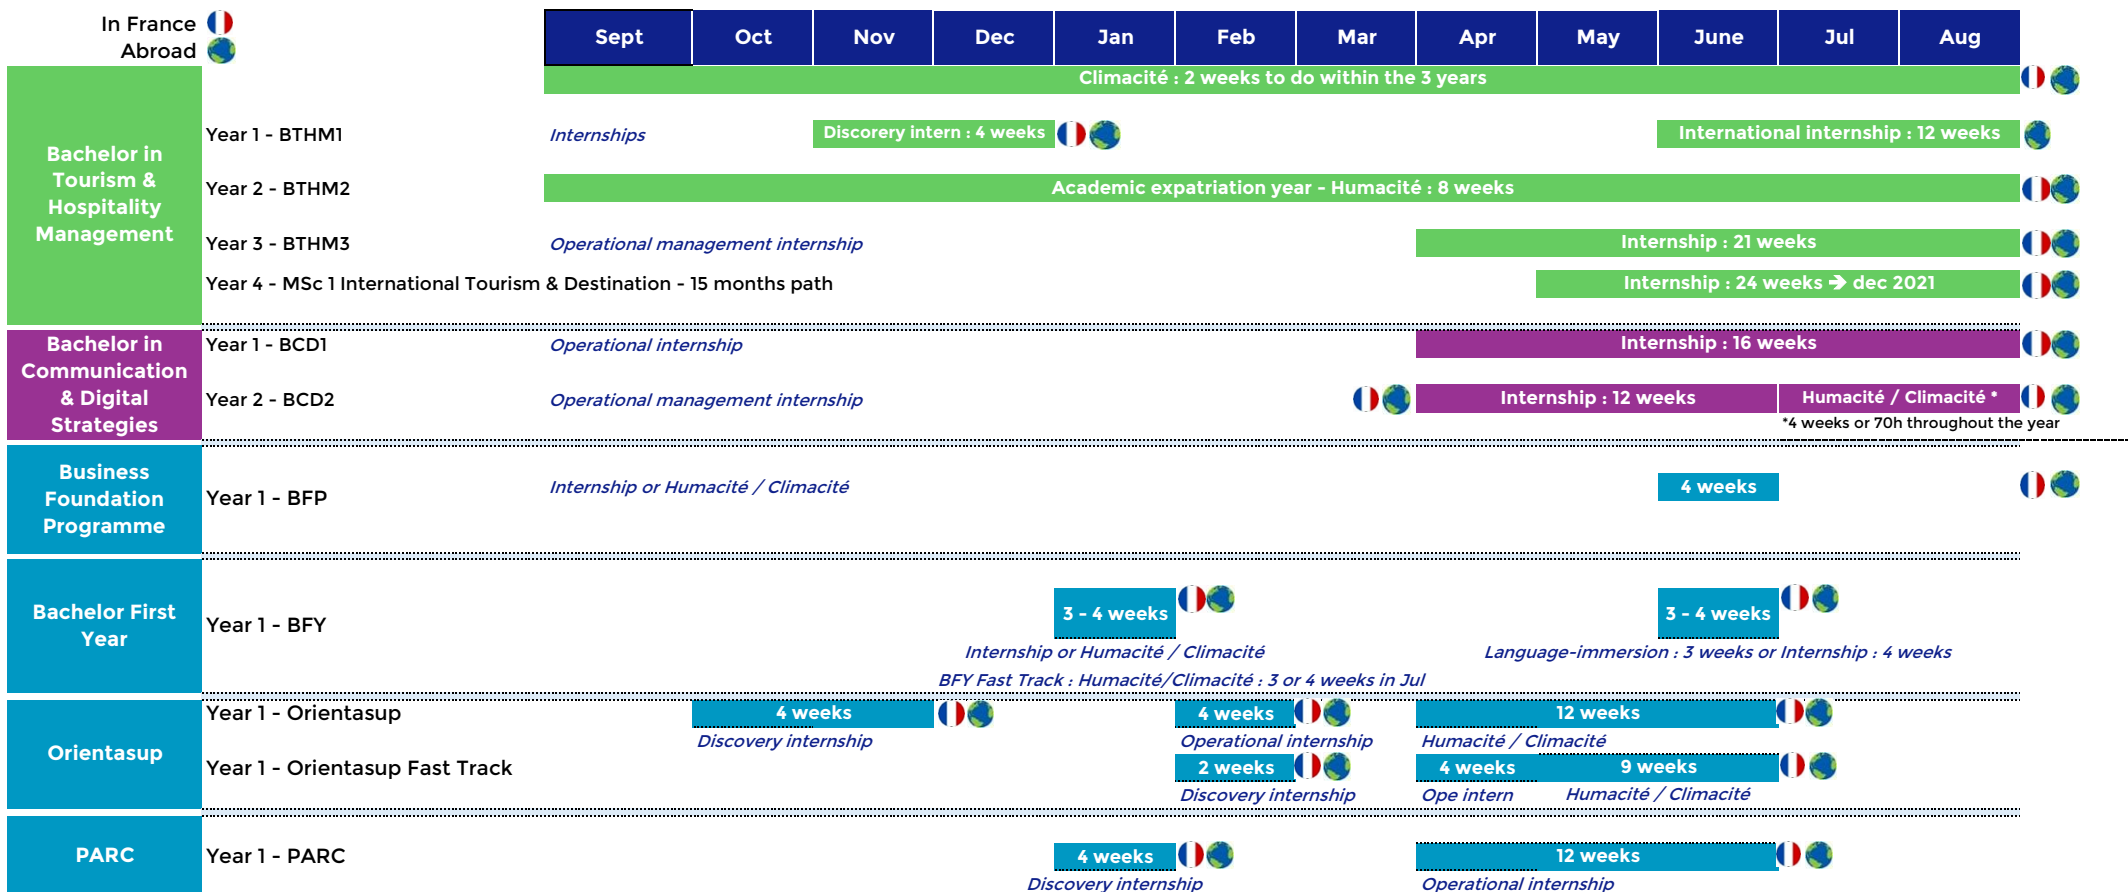

2021 - 2022 Calendar for internships/Humacité/Climacité projects

In France

Abroad